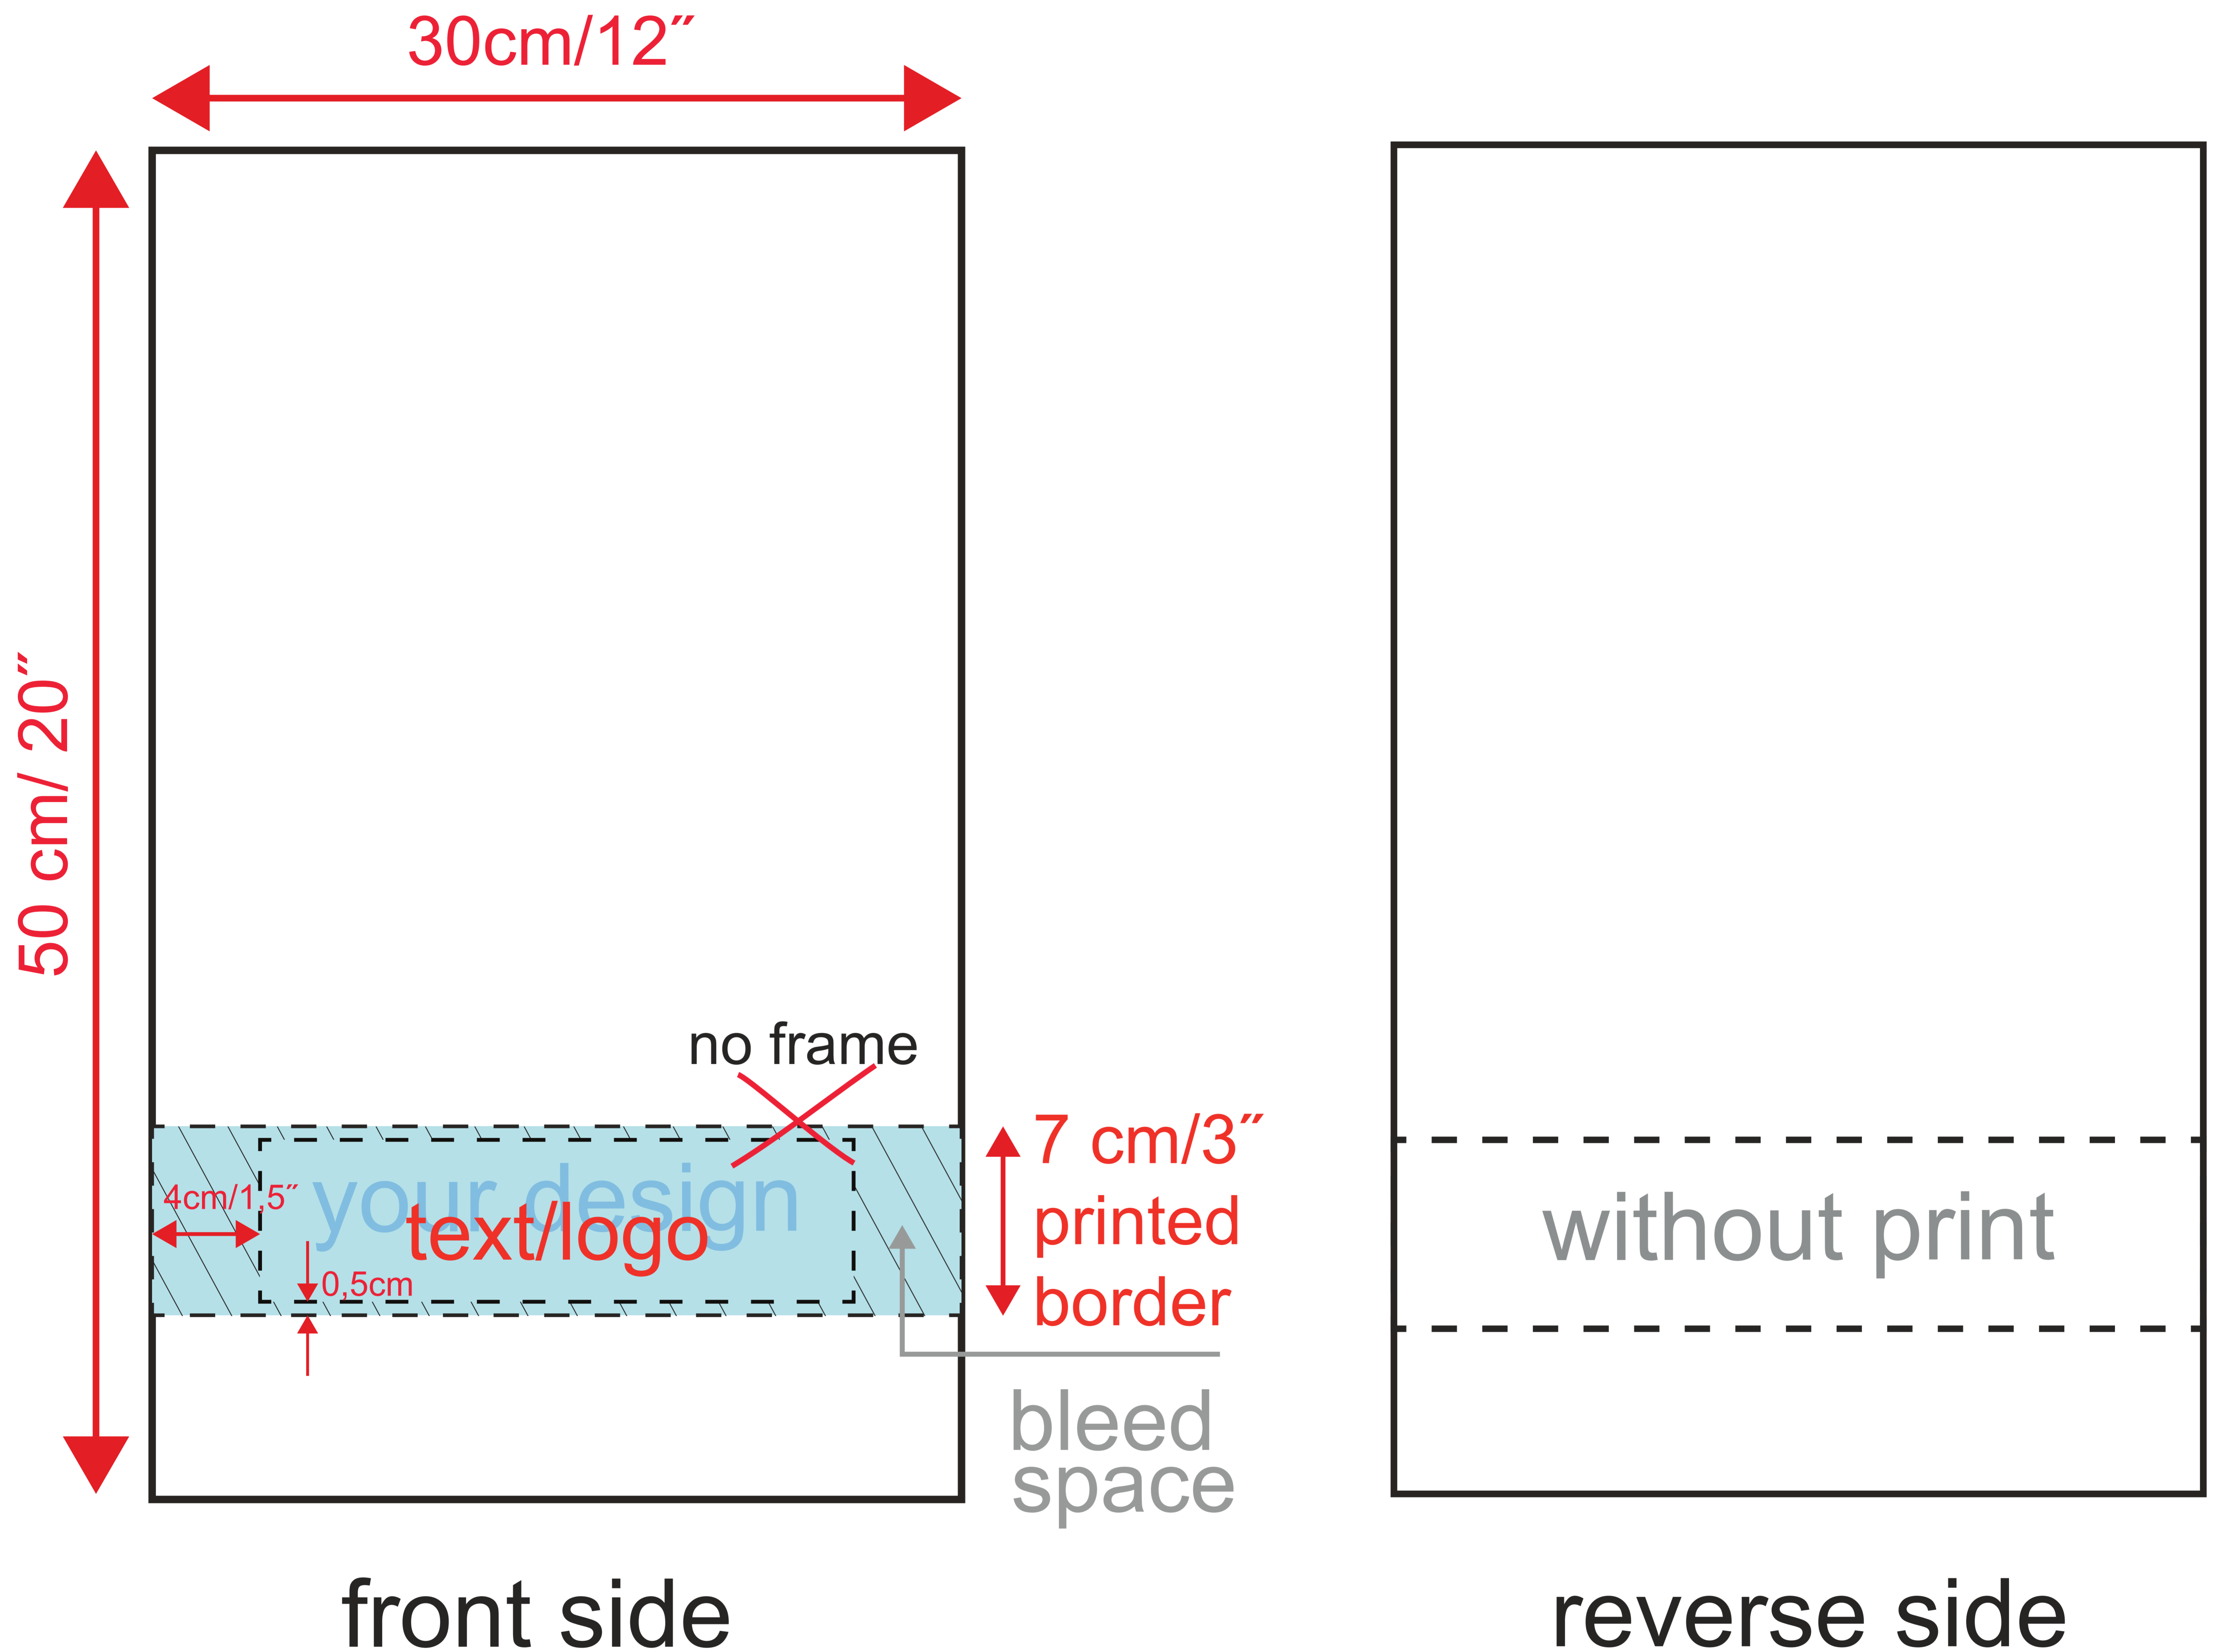

Template

towel 30x 50cm /12"x 20" with printed border

 printable area

1. File must be:

- in CMYK.
- formats: tif ; pdf; ai; eps.

2. Photos must be:

- between 150-300 dpi, (*Don't increase the pixels, this will not improve the image quality.*)
- the used images must be embedded (*not linked*).

3. Bleed space:

- 4 cm for text, logo and important elements for design.

4. Text / logos:

- text must be converted to curves.
- size of the letters must be at least 0.6 cm.