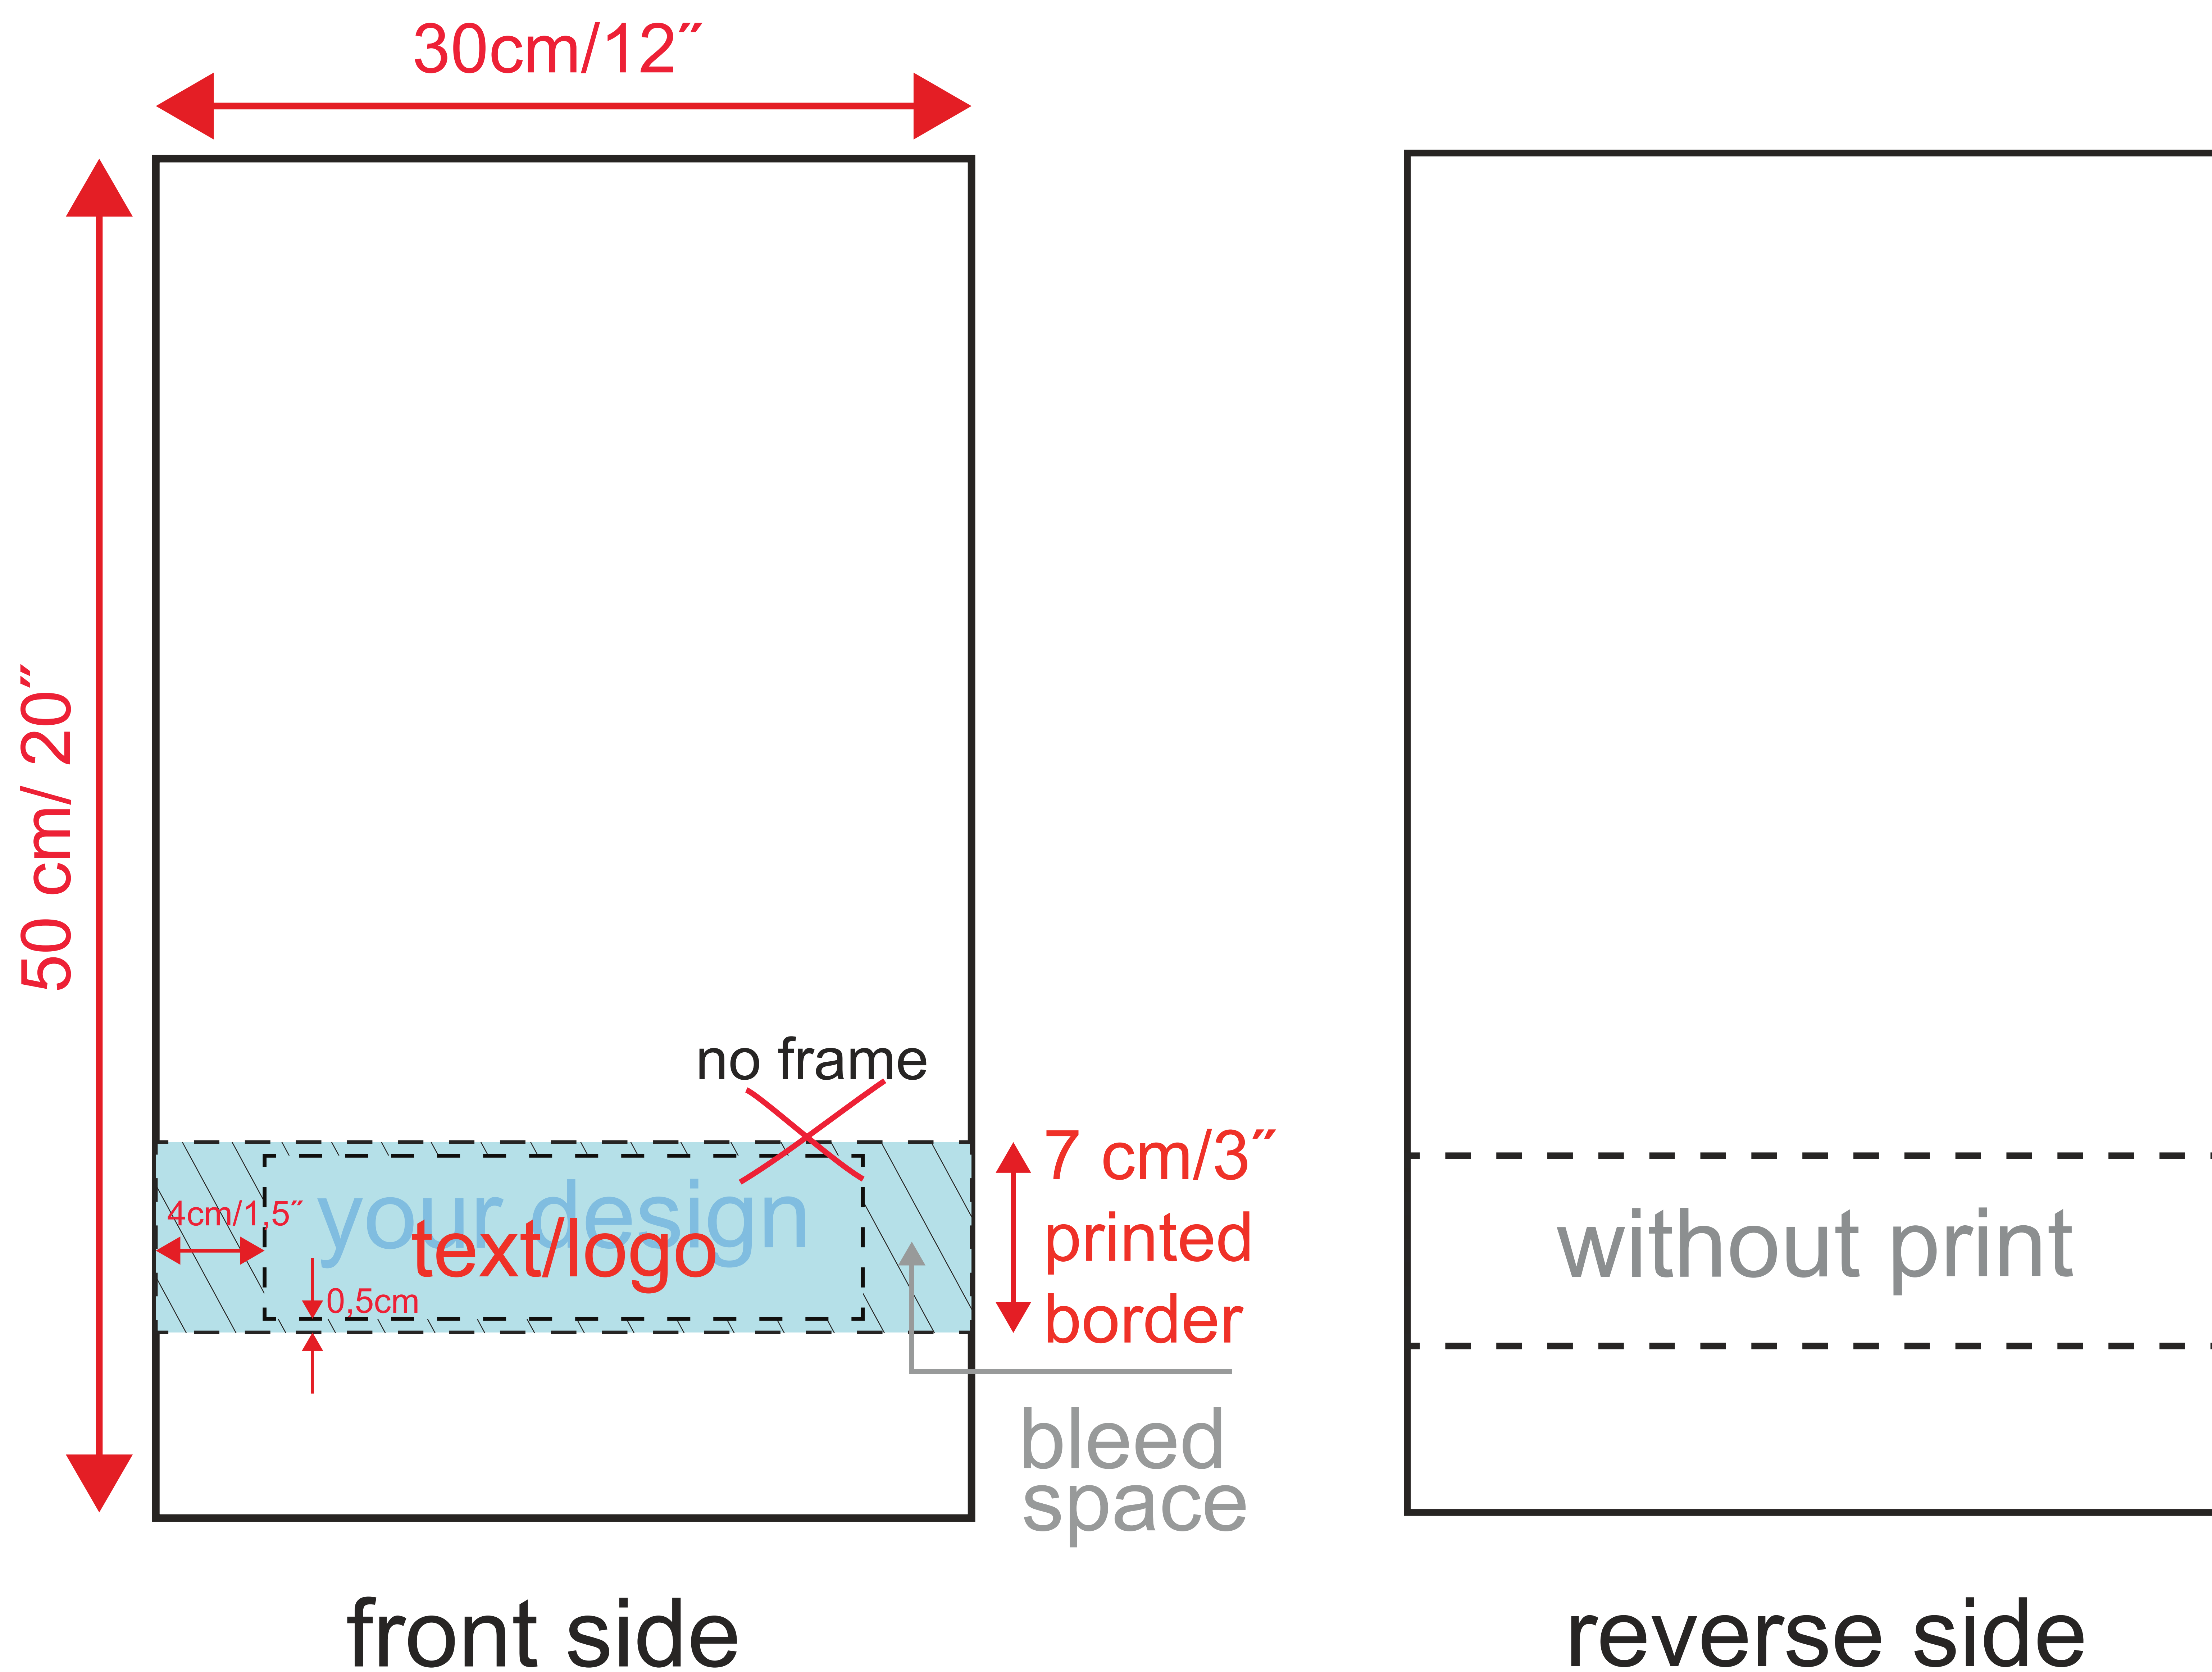

## towel 30x 50cm /12"x 20" with printed border

 printable area

### 2. Photos must be:

- between 150-300 dpi, (*Don't increase the pixels, this will not improve the image quality.*)
- the used images must be embedded (*not linked*).

### 3. Bleed space:

- 4 cm for text, logo and important elements for design.

### 4. Text / logos:

- text must be converted to curves.
- size of the letters must be at least 0.6 cm.